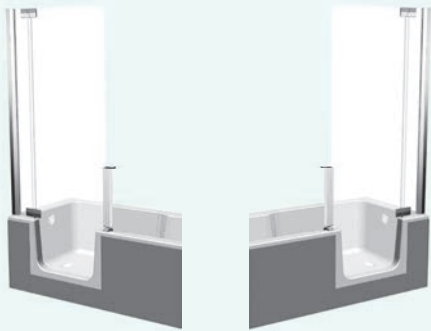

TECHNICAL DETAILS

DUETT Shower door

- Shower door for the **DUETT** bathtub 160 and 170
- Handle with door lock
- Door opening inwards
- Single pane safety glass 8 mm
- **DUETT** shower door also possible with side wall (Fig. page 4)
- Optional: swinging splash protection wing, 30 cm wide (Fig. page 5)
- Available for **installation to the left or to the right**

Total height in cm	205
Door height in cm	190
Entrance width in cm	55.5