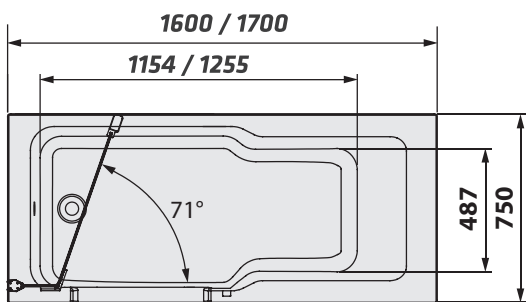

TECHNICAL DETAILS

DUETT Shower door

- Shower door for the **DUETT** bathtub 160 and 170
- Handle with door lock
- Door opening inwards
- Single pane safety glass 8 mm
- **DUETT** shower door also possible with side wall (Fig. page 4)
- Optional: swinging splash protection wing, 30 cm wide (Fig. page 5)
- Available for **installation to the left or to the right**

Total height in cm	205
Door height in cm	190
Entrance width in cm	55.5

DUETT Bathtub door

- Bathtub door for the **DUETT** bathtub 160 and 170
- Door opening inwards
- Single pane safety glass 8 mm
- Access height of the door 19 cm
- Colours of handles and hinges : high-gloss metal
- Available for **installation to the left or to the right**

Total height in cm	61
Door height in cm	46
Entrance width in cm	55.5

DUETT Bathtub 160 / 170 x 75 cm, left

- Acrylic tub in white
- Optional: Drain/overflow set
- Available for **installation to the left or to the right**

Length in cm	160	170
Width in cm	75	75
Depth in cm	43	43
Bathtub water volume	130	150

Tub colour:

Frame colours:

Hinges and handle top:

Options:

title substrate, EPS

tub front/end panel

Single-pane safety glass (8mm ESG)