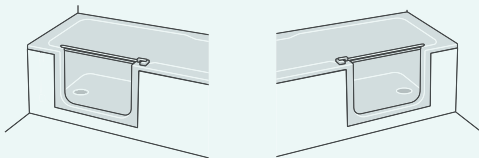

TUB CORNER SEAT

The tub corner seat allows for even more comfortable showering. Although the seat is located in the corner of the tub to save space, it provides generous, comfortable seating. Fastening to the side of the tub gives it secure, stable purchase. For cleaning purposes or when it is not in use it can simply be removed. The seat is made of easy-to-clean, anti-slip plastic and can be simply and quickly cleaned. The tub corner seat can also be retro-fitted onto existing tubs.

TECHNICAL DETAILS

DUETT Shower door

- Shower door for the **DUETT** bathtub 160 and 170
- Handle with door lock
- Door opening inwards
- Single pane safety glass 8 mm
- **DUETT** shower door also possible with side wall (Fig. page 4)
- Optional: swinging splash protection wing, 30 cm wide (Fig. page 5)
- Available for **installation to the left or to the right**

Total height in cm	205
Door height in cm	190
Entrance width in cm	55.5

DUETT Bathtub door

- Bathtub door for the **DUETT** bathtub 160 and 170
- Door opening inwards
- Single pane safety glass 8 mm
- Access height of the door 19 cm
- Colours of handles and hinges : high-gloss metal
- Available for **installation to the left or to the right**